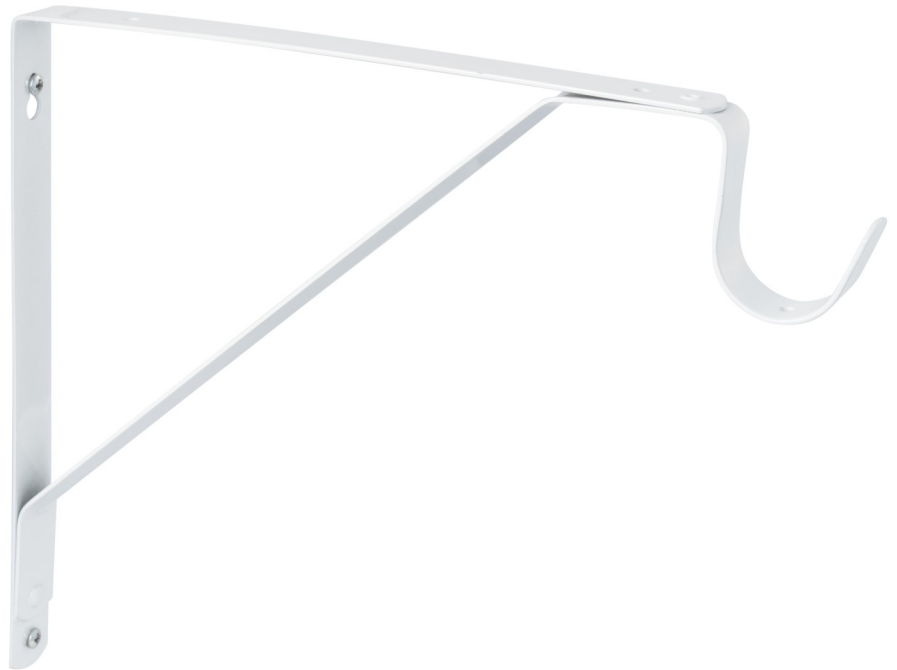

SRS-5 Fixed Shelf and Rod Support

DESCRIPTION	PRODUCT CODE	CASE
Fixed Shelf and Rod Support	SRS-5	20

Finishes

White Powder Coat

Dimensions

Projection from wall:
13"

Screws

Included

Materials

Steel