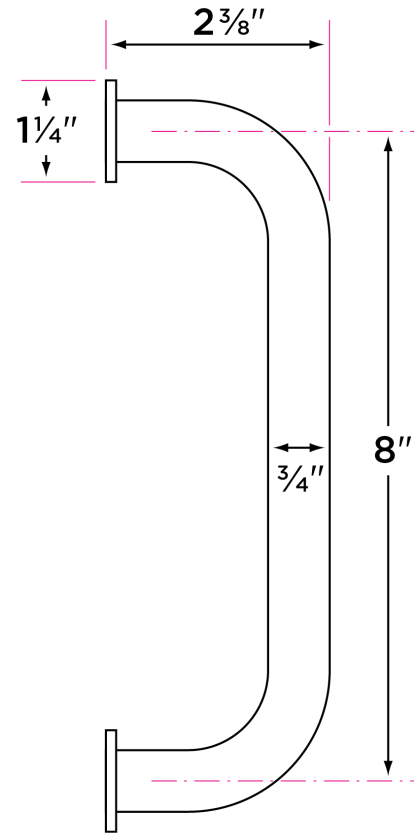

## C-Shape Handle

SHR-1

DESCRIPTION

PRODUCT  
CODE

CASE

C-shape shower handle, double-sided

SHR-1

12

### Glass Thickness

Fits  $\frac{5}{16}$ "-  $\frac{1}{2}$ " (8-12mm) thick glass