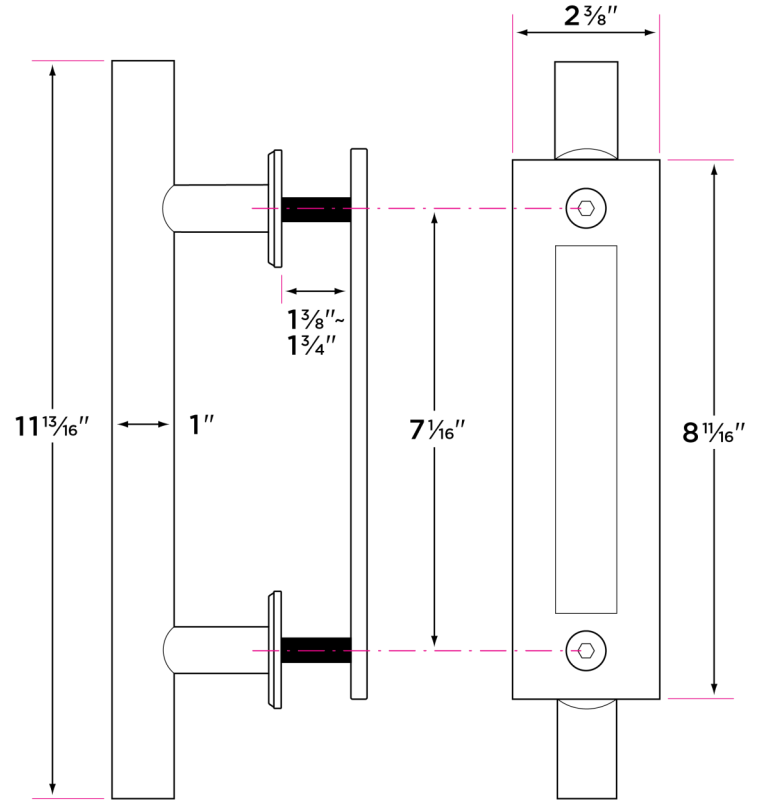

## Ladder Barn Door Handle with Flush Mounted Handle, 12"

BARN-RD3

DESCRIPTION

PRODUCT  
CODE

CASE

Ladder Barn Door Handle with Flush Mounted Handle, 12"

BARN-RD3

12

### Door Thickness

$1\frac{3}{8}"$ - $2\frac{1}{4}"$