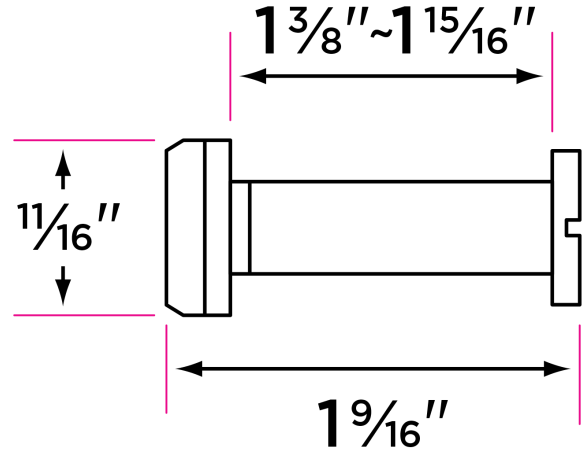

160 Door Viewer UL

DV160UL

DESCRIPTION	PRODUCT CODE	CASE
160 Door Viewer UL	DV160UL	25

Finishes

- 15 Satin Nickel
- 11P Vintage Bronze

Door Thickness

1 3/8" to 1 3/4"

Viewing Area

160°

Door Prep

1/2" bore hole for installation

Materials

Steel

UL Specification

20 minute fire rating