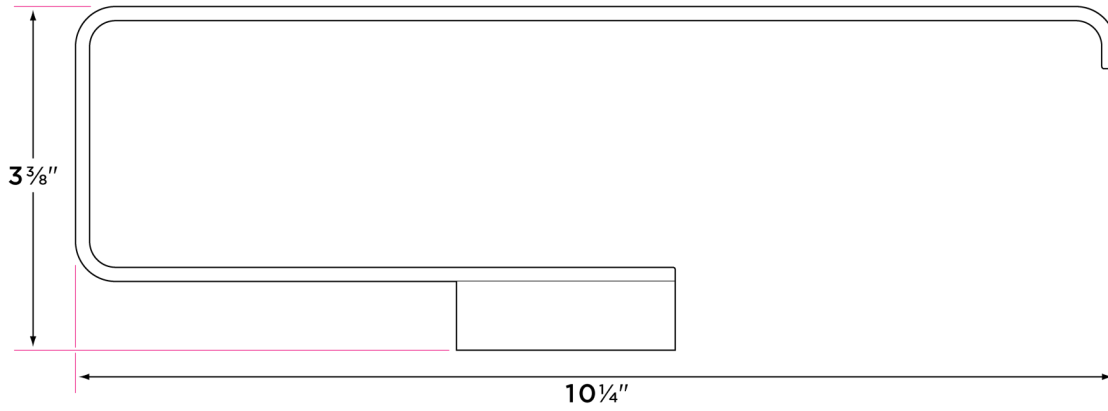

VS-TB24

VS-PH1