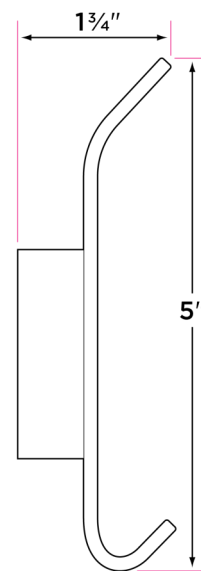

### Specifications

Concealed screw mounting with straight standard head fixing screw

Plated steel mounting brackets with two screws each

Nylon drywall screws included

### Finishes

15 Satin Nickel

26 Polished Chrome

SB Satin Brass

FBL Flat Black

| DESCRIPTION                     | PRODUCT CODE | CASE |
|---------------------------------|--------------|------|
| <b>24" Towel Bar</b>            | VS-TB24      | 20   |
| <b>Towel Ring</b>               | VS-TR1       | 20   |
| <b>Single Post Paper Holder</b> | VS-PH1       | 20   |
| <b>Robe Hook</b>                | VS-RH1       | 20   |

VS-PH1

VS-TB24

VS-RH1

VS-PH1