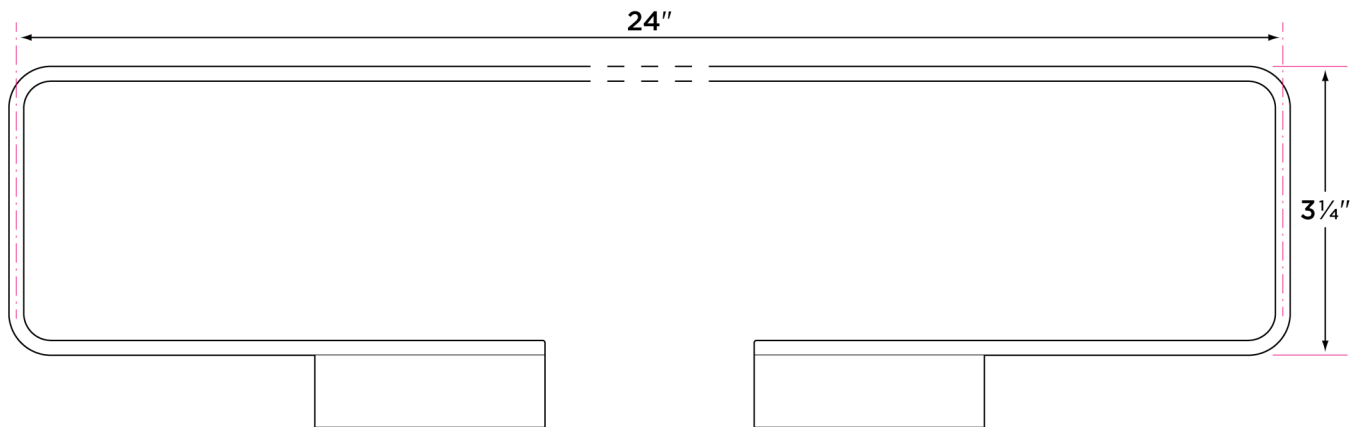

VS-RH1

VS-TB24