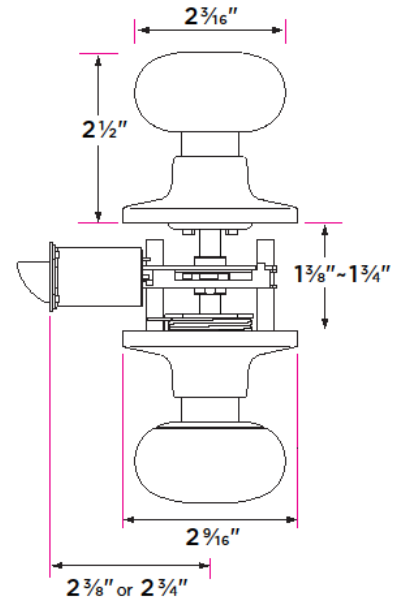

Durango Knob

DU101

DESCRIPTION	PRODUCT CODE	CASE
Passage (hall/closet) Both sides always free	DU101	24
Privacy (bed/bath) Locked by finger turn. Unlocked by finger turn or coin slot from the outside	DU102	24
Entry-Locked/unlocked by inside finger turn or outside key	DU107	24
Entry and Deadbolt Combo	DU107/DB	12
Dummy (closet) Inactive, single-sided, mount with thru bolt	DU100	24
Handleset Interior Trim	DU100-H	24

Finishes

- 3 Polished Brass
- 15 Satin Nickel
- 15A Antique Nickel
- 26 Polished Chrome
- 11P Vintage Bronze
- FBL Flat Black

Door Handing

Non-handed

Door Thickness

1 3/8" to 1 3/4"

Key Cylinder

- 5 Pin KW1
- 5 Pin SC1 option

Strike Plate

2 1/4" x 1 3/4" full lip radius corner standard

Latch

Adjustable 2 3/8" - 2 3/4" backset
 1/2" throw bolt
 2 1/4" x 1" radius corner face-plate or 4 way drive-in latch

Door Prep

Crossbore 2 1/8"
 Edgebore 1"