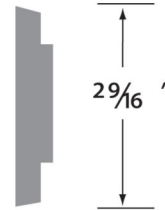

Rustic Deadbolt

DESCRIPTION

**PRODUCT
CODE**

CASE

Single Cylinder Deadbolt

DB201-RC

12

Finishes

11P Vintage Bronze
NI Nickel

Door Handing

Non-handed

Door Thickness

1 3/8" to 2 1/4"

Key Cylinder

5 pin KW1
5 pin SC1 option

Strike Plate

2 1/4" x 1 3/4" full-lip radius
corner and
2 1/4" x 1" included

Latch

2 1/4" x 1" radius corner
faceplate or
4 way drive-in latch
Adjustable 2 3/8" or 2 3/4"
1" throw bolt
Cut resistant bolt with hard-
ened steel rolling inserts

Door Prep

Crossbore 2 1/8"
Edgebore 1"

Materials

Solid brass
All metal parts